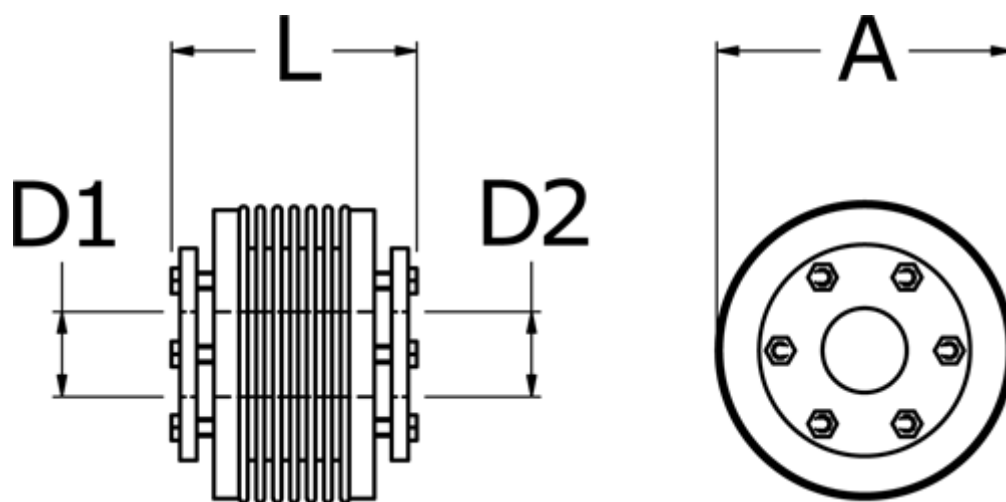

Data Sheet

Article number: 3330500800903535

Description: Bellow coupling type 5 size80
Length 90 mm, bore 35/35 mm

Measures

A	= 82
D1	= 35
D2	= 35
L	= 90
Nom. torque NM (Tkn)	= 80